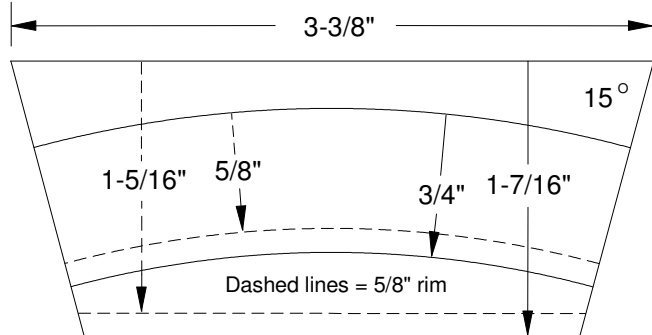

Full Size Segment Patterns For 11" and 12" Block Constructed Rims

Full Size 11" OD 8 Segment Rim

Full Size 11" OD 12 Segment Rim

Full Size 11" OD 16 Segment Rim

Full Size 12" OD 8 Segment Rim

Full Size 12" OD 12 Segment Rim

Full Size 12" OD 16 Segment Rim

← Verify 7-1/2" by 10" outline box when printed

Instrument construction information
provided by Bluestemstrings.com