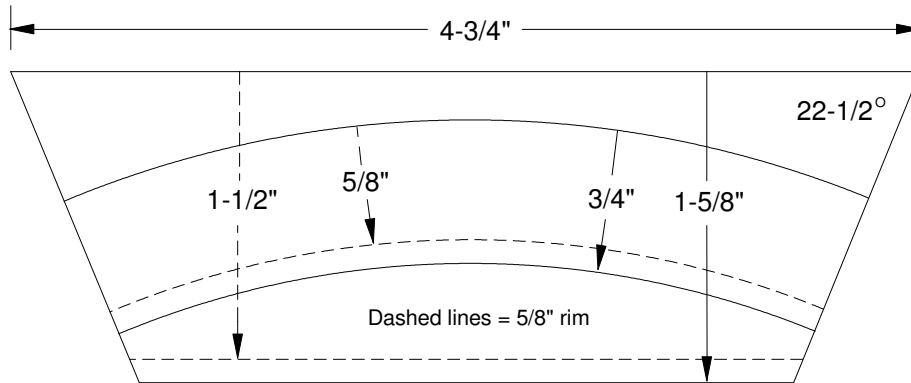

Full Size Segment Patterns For 11" and 12" Block Constructed Rims

Full Size 11" OD 8 Segment Rim

Full Size 11" OD 12 Segment Rim

Full Size 11" OD 16 Segment Rim

Full Size 12" OD 8 Segment Rim

Full Size 12" OD 12 Segment Rim

Full Size 12" OD 16 Segment Rim

← Verify 7-1/2" by 10" outline box when printed

Instrument construction information
provided by Bluestemstrings.com