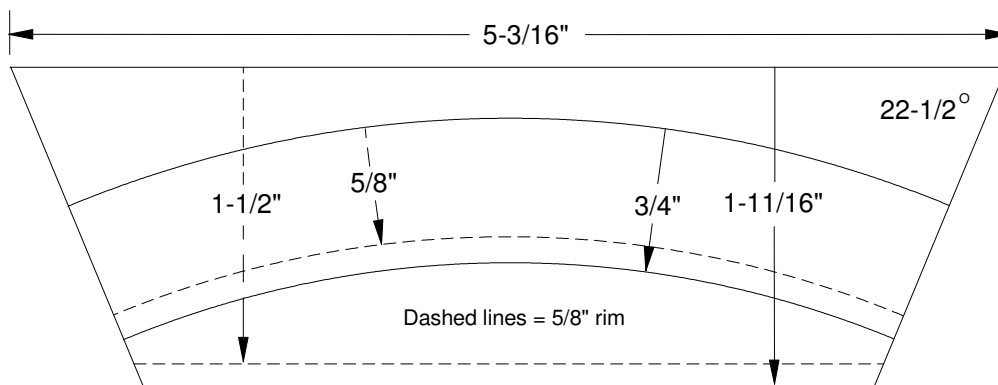

Full Size Segment Patterns For 11" and 12" Block Constructed Rims

Full Size 11" OD 8 Segment Rim

Full Size 11" OD 12 Segment Rim

Full Size 11" OD 16 Segment Rim

Full Size 12" OD 8 Segment Rim

Full Size 12" OD 12 Segment Rim

Full Size 12" OD 16 Segment Rim

← Verify 7-1/2" by 10" outline box when printed

Instrument construction information
provided by Bluestemstrings.com