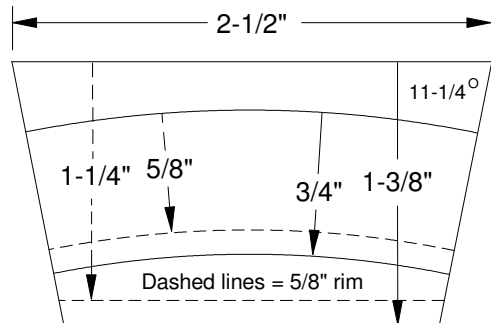

Full Size Segment Patterns For 11" and 12" Block Constructed Rims

Full Size 11" OD 8 Segment Rim

Full Size 11" OD 12 Segment Rim

Full Size 11" OD 16 Segment Rim

Full Size 12" OD 8 Segment Rim

Full Size 12" OD 12 Segment Rim

Full Size 12" OD 16 Segment Rim

← Verify 7-1/2" by 10" outline box when printed

Instrument construction information
provided by Bluestemstrings.com