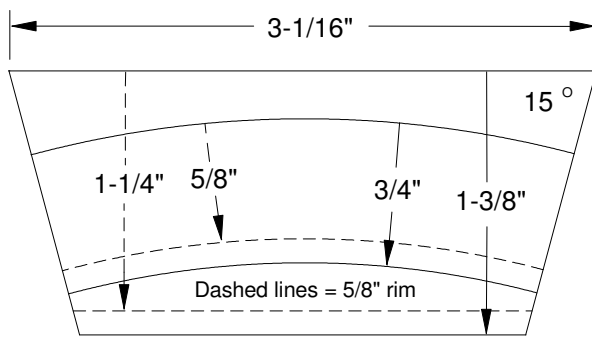

Full Size Segment Patterns For 11" and 12" Block Constructed Rims

Full Size 11" OD 8 Segment Rim

Full Size 11" OD 12 Segment Rim

Full Size 11" OD 16 Segment Rim

Full Size 12" OD 8 Segment Rim

Full Size 12" OD 12 Segment Rim

Full Size 12" OD 16 Segment Rim

← Verify 7-1/2" by 10" outline box when printed

Instrument construction information
provided by Bluestemstrings.com