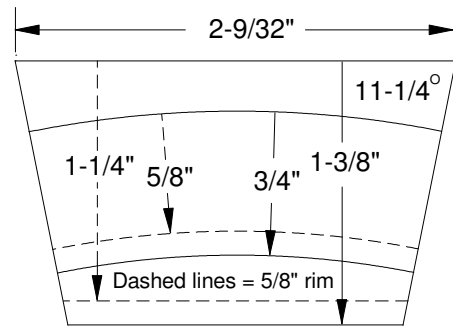

Full Size Segment Patterns For 11" and 12" Block Constructed Rims

Full Size 11" OD 8 Segment Rim

Full Size 11" OD 12 Segment Rim

Full Size 11" OD 16 Segment Rim

Full Size 12" OD 8 Segment Rim

Full Size 12" OD 12 Segment Rim

Full Size 12" OD 16 Segment Rim

← Verify 7-1/2" by 10" outline box when printed

Instrument construction information
provided by Bluestemstrings.com