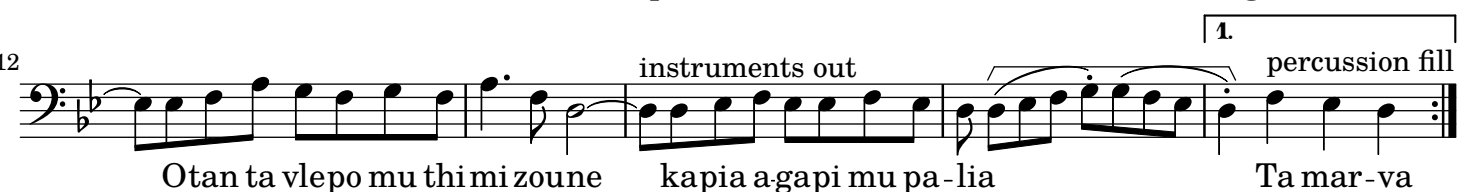

Τα μαρβά μάτια σου

Ta Marva Matia Sou

Bass clef C instruments

As sung by George Abdo

<https://www.youtube.com/watch?v=DsXuRofO8qg>

39 *perc. out* **E**_{all}

46 **F**

52 *slowing down* **G** *heavy masmudi*